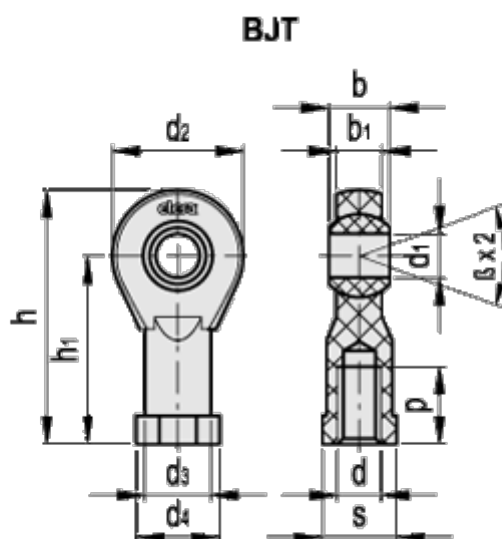

Article number: 2308470041

Description: Technopolymer rod end BJT-M14, female thread
ELESA 470041

Measures

b = 19.0

P = 25

d = M14

s = 22

d1 = 14.00

d2 = 38

d3 = 25

d4 = 25

h = 76

h1 = 57